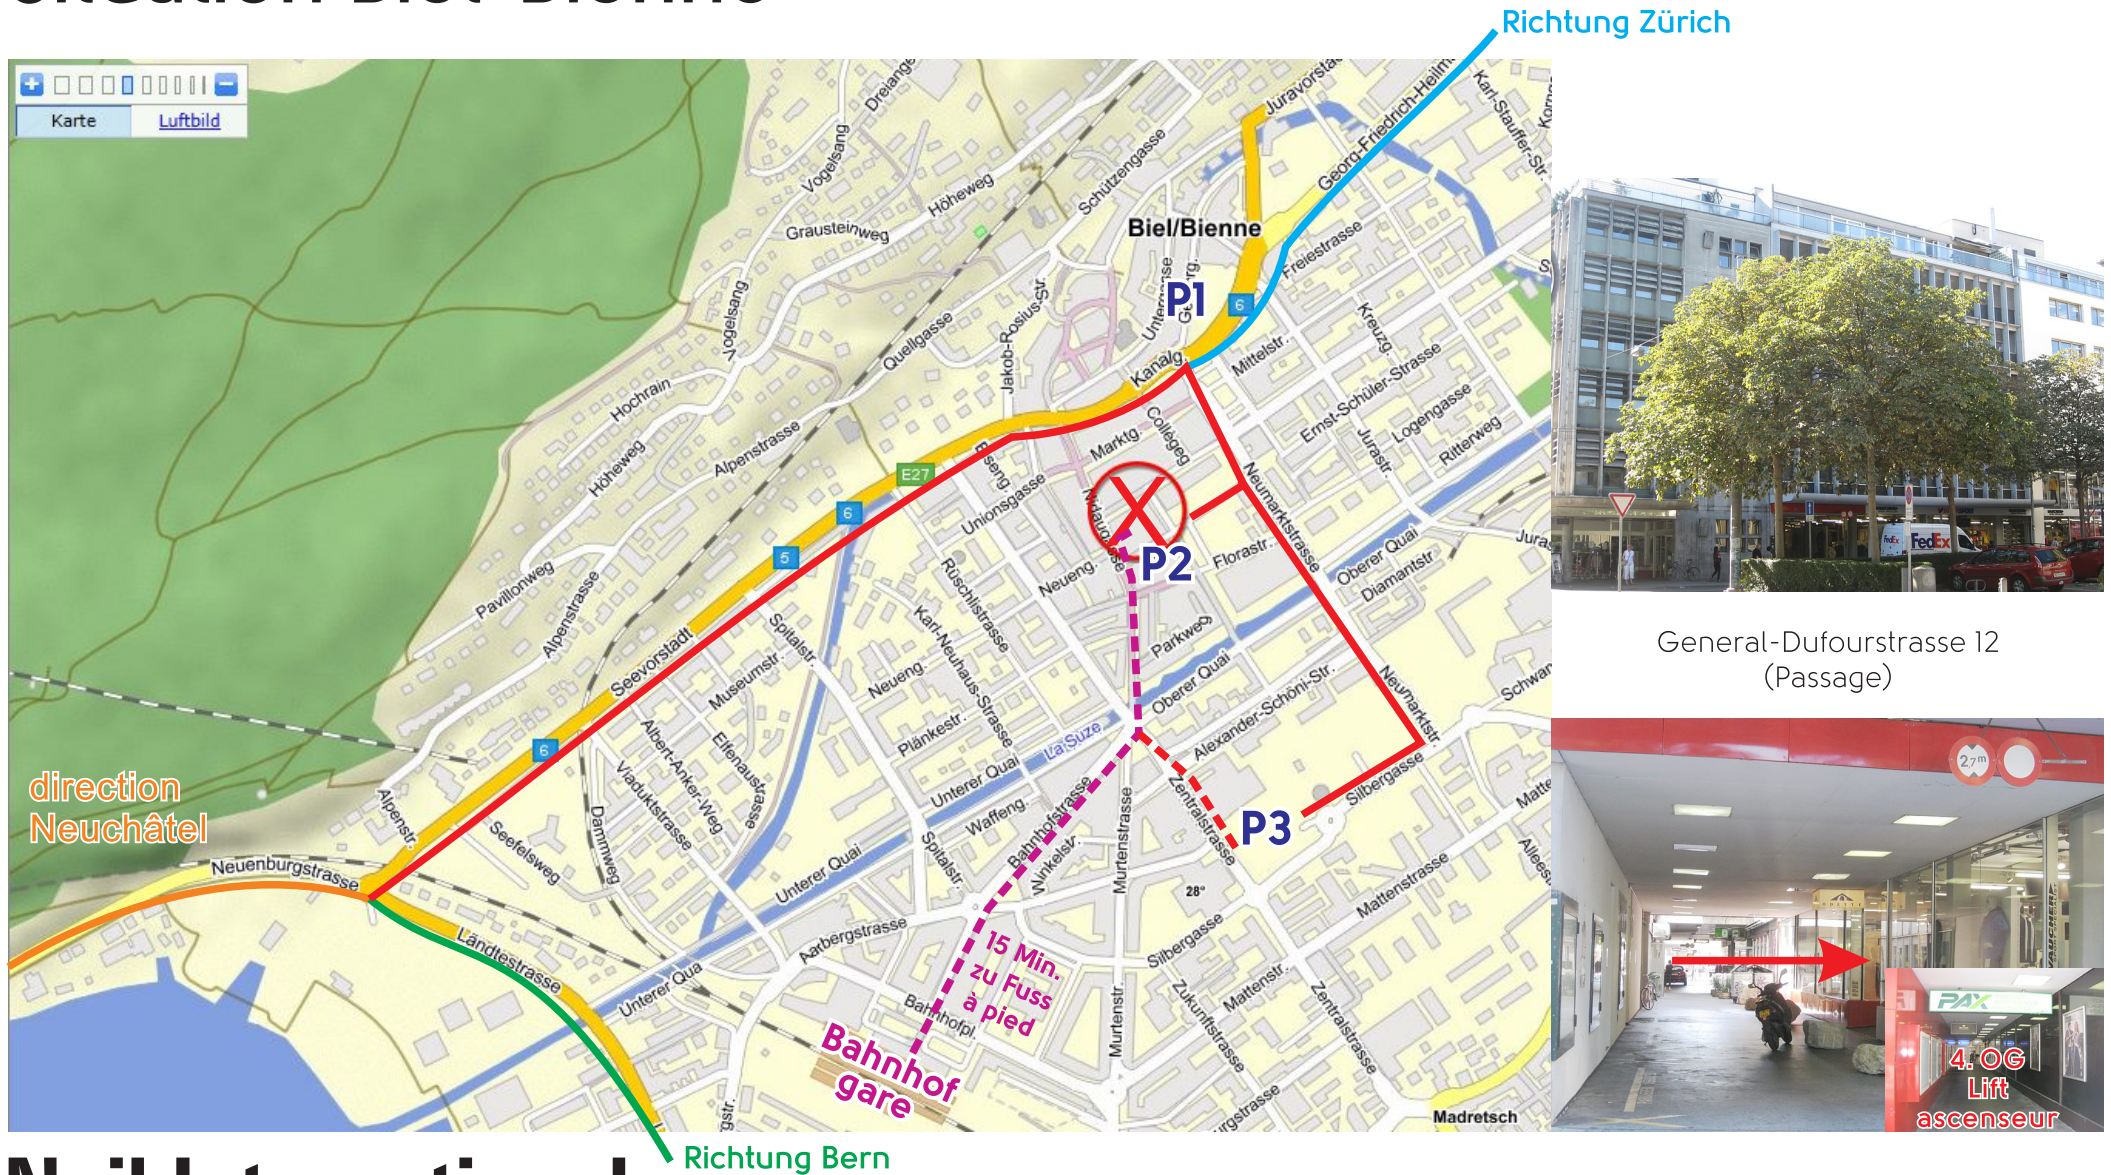

Situation Biel-Bienne

Nail International

Dufourpassage 12, 2502 Biel, 4. OG
 Tel. +41 (0) 32 323 72 32
 Fax +41 (0) 32 323 72 33
 info@nailmarlise.com
 www.nailmarlise.com

by Marlise K

P1 Altstadt-Parking

P2 Coop City Parking

P3 Parking Kongresshaus